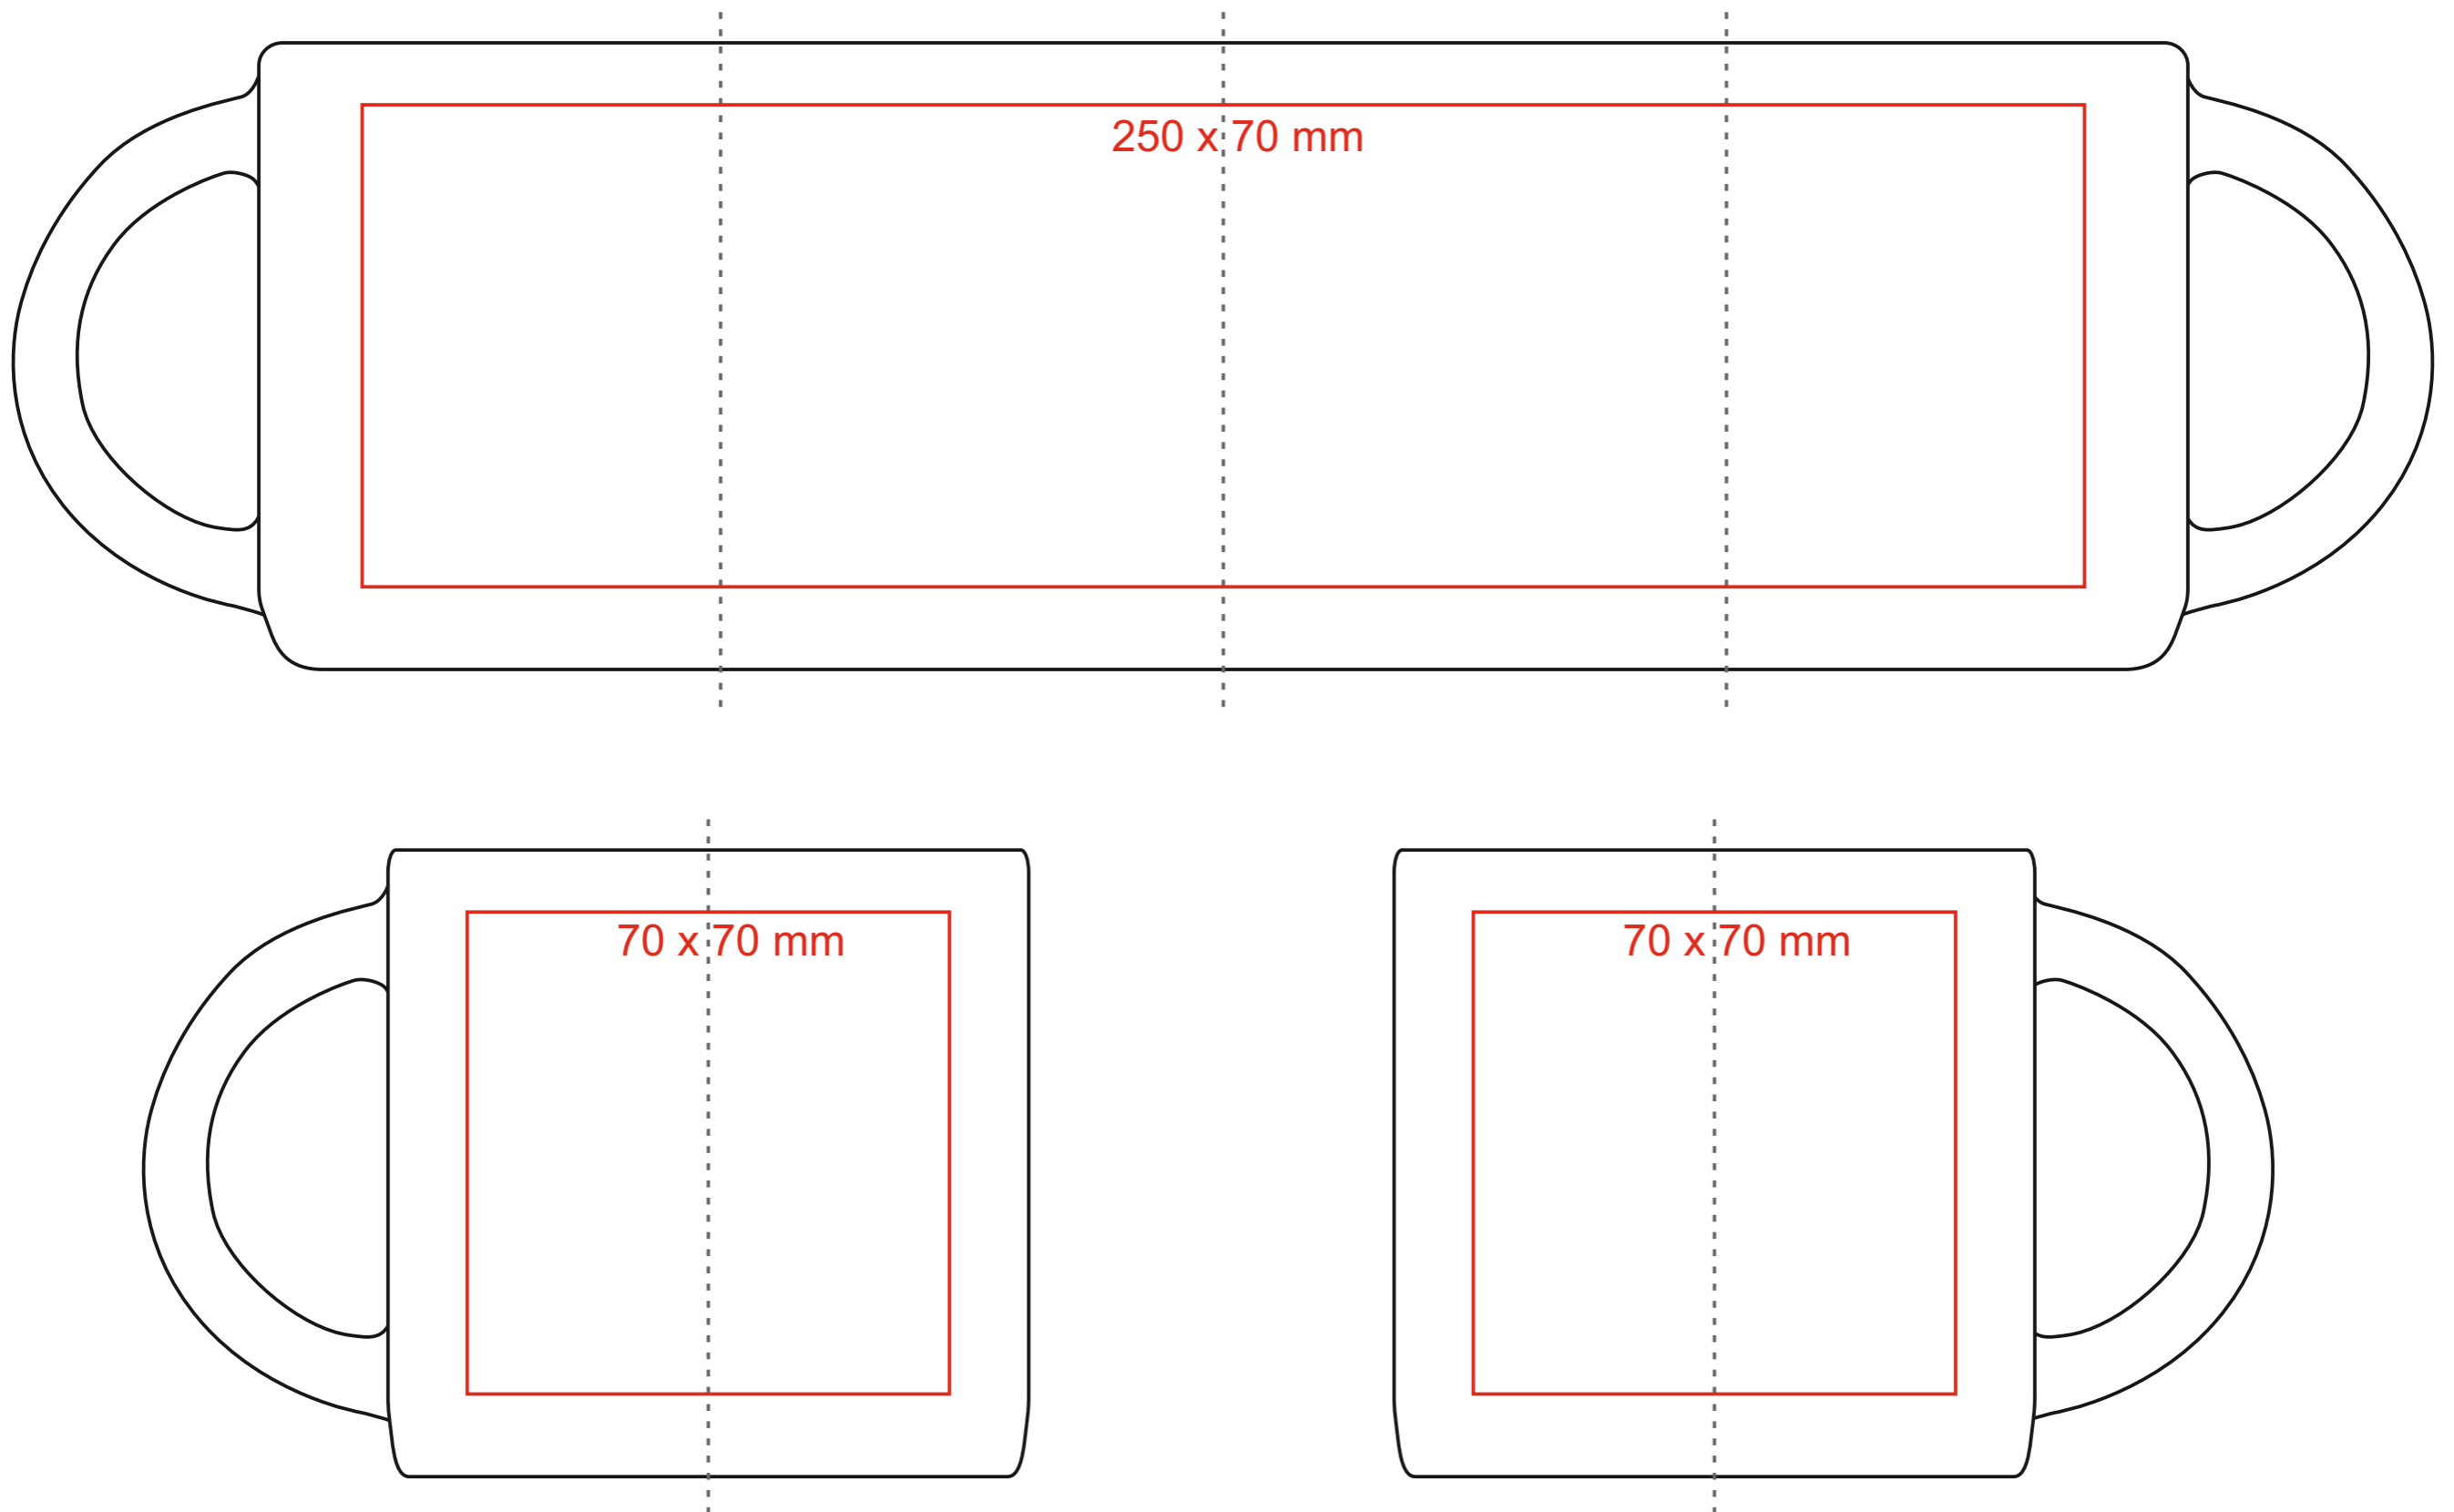

M_520 Modern Art

400 ml / h: 91 mm / Ø 93 mm

[How to prepare print material](#)

meaning

— Sublimation printing