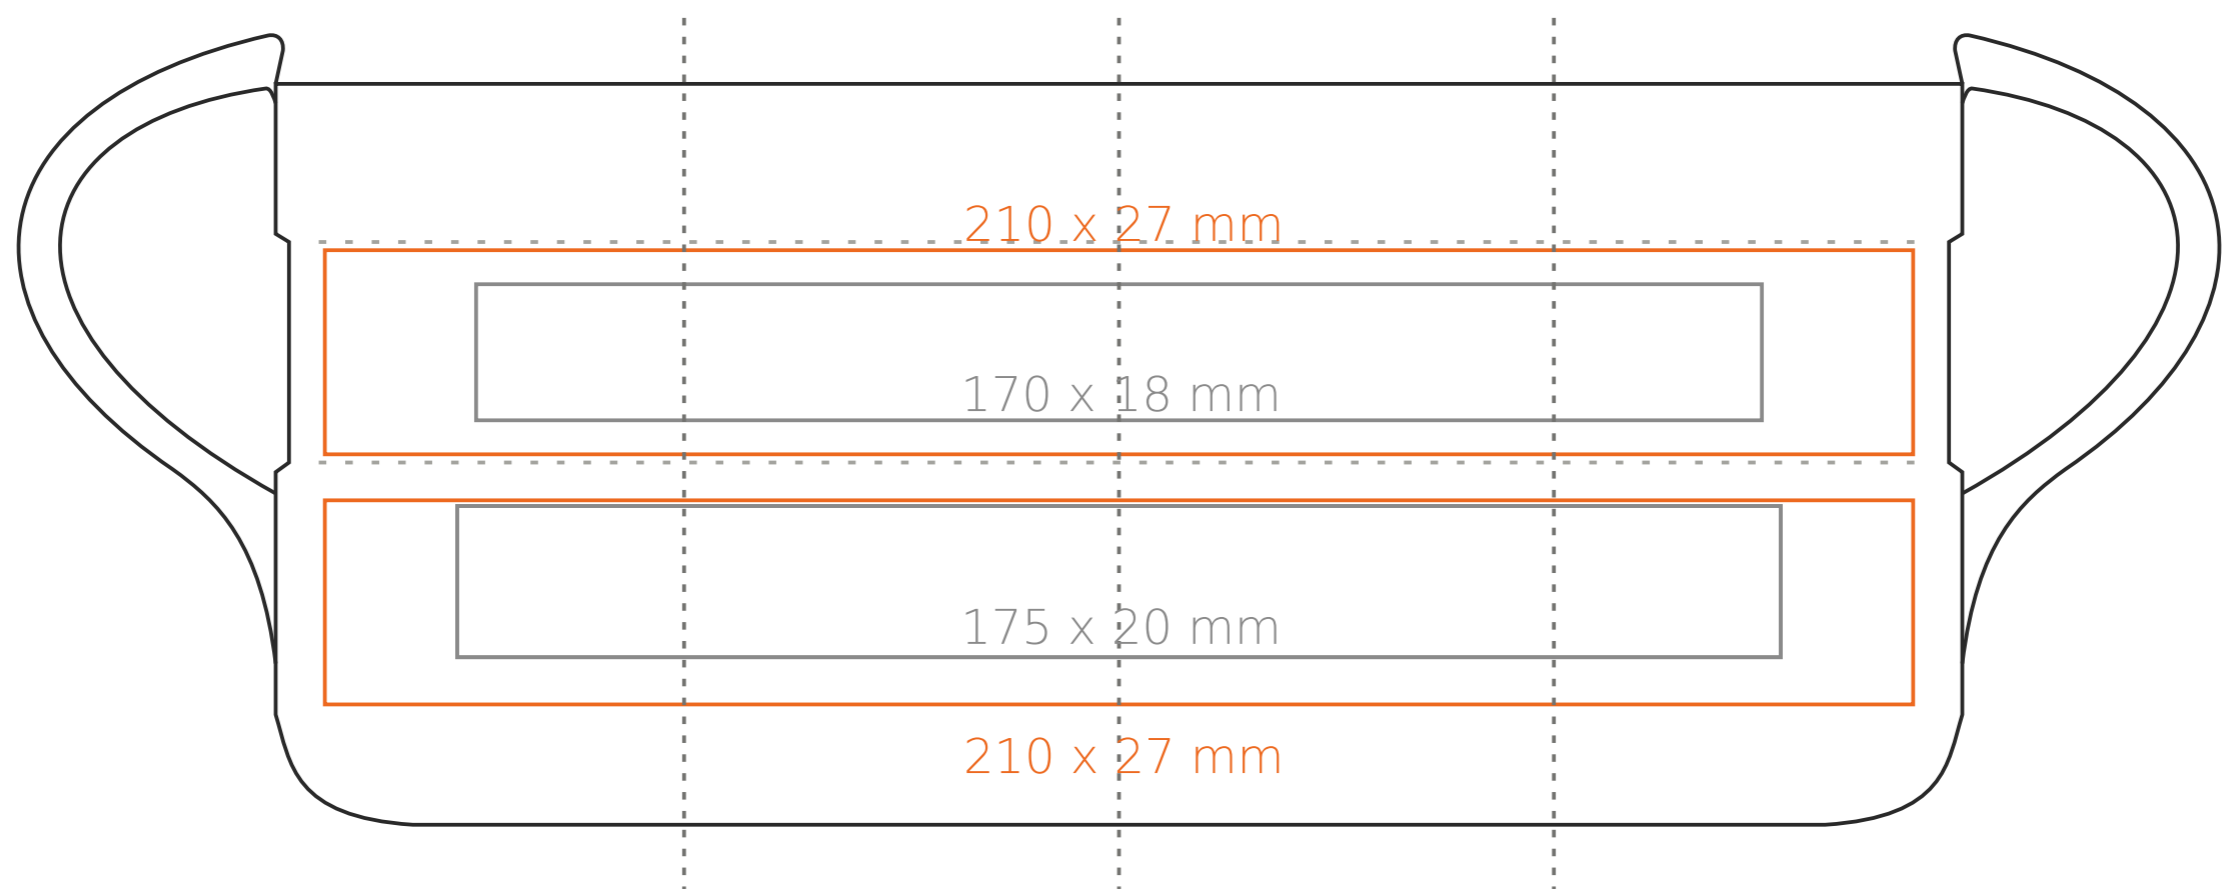

M/084 Compact

250 ml / h: 104 mm / Ø 79 mm

- Imprint on the handle - 100 x 10 mm
- Imprint on the inside - 50 x 20 mm
- Imprint on the bottom inside - Ø 35 mm
- Imprint on the bottom outside - Ø 30 mm

*In the case of projects for transfer print running outside of the standard print area, please contact our sales department.

[How to prepare print material](#)

meaning

- Transfer Print
- Sensitive Touch
- Direct Print