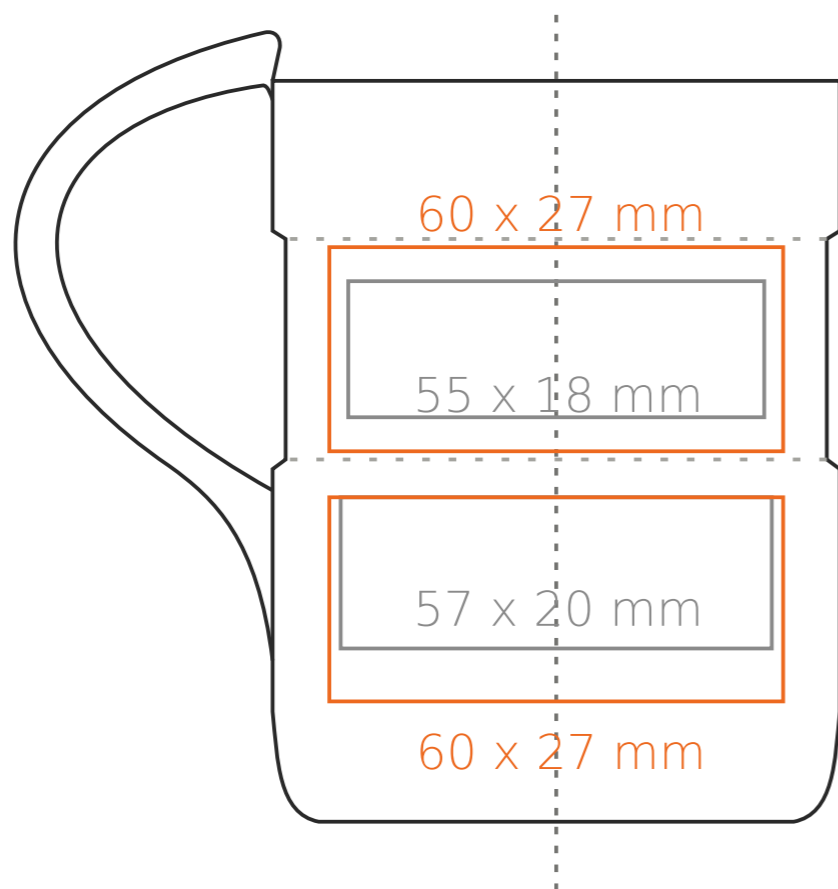

M/084 Compact

250 ml / h: 104 mm / Ø 79 mm

- Imprint on the handle - 100 x 10 mm
- Imprint on the inside - 50 x 20 mm
- Imprint on the bottom inside - Ø 35 mm
- Imprint on the bottom outside - Ø 30 mm

*In the case of projects for transfer print running outside of the standard print area, please contact our sales department.

[How to prepare print material](#)

meaning

- Transfer Print
- Sensitive Touch
- Direct Print