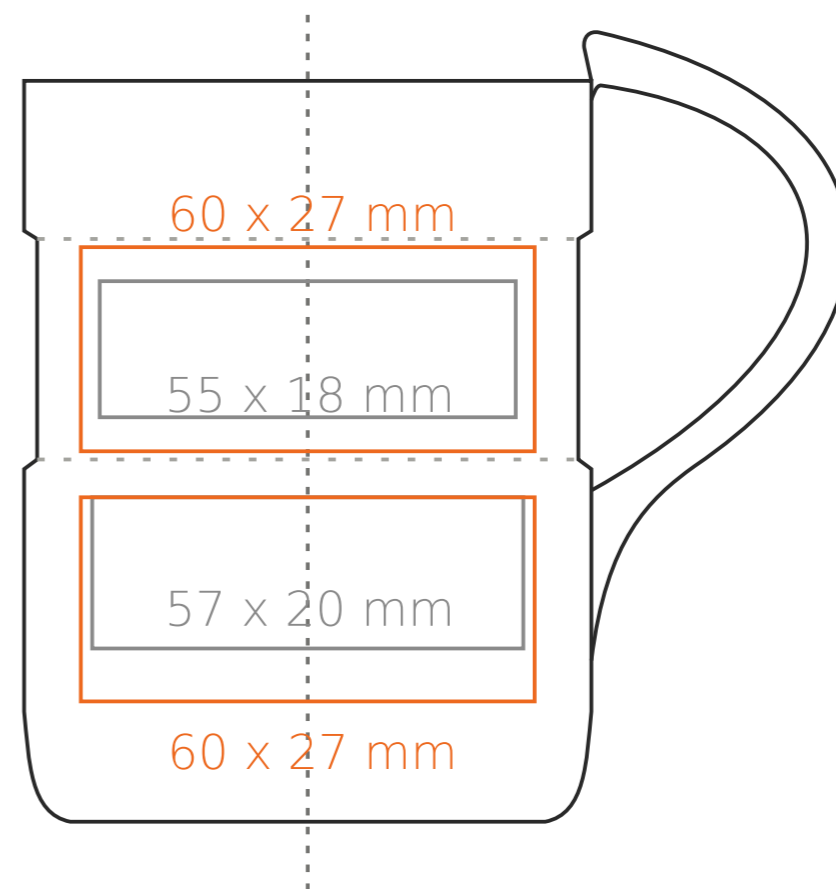

M/084 Compact

250 ml / h: 104 mm / Ø 79 mm

- Imprint on the handle - 100 x 10 mm
- Imprint on the inside - 50 x 20 mm
- Imprint on the bottom inside - Ø 35 mm
- Imprint on the bottom outside - Ø 30 mm

*In the case of projects for transfer print running outside of the standard print area, please contact our sales department.