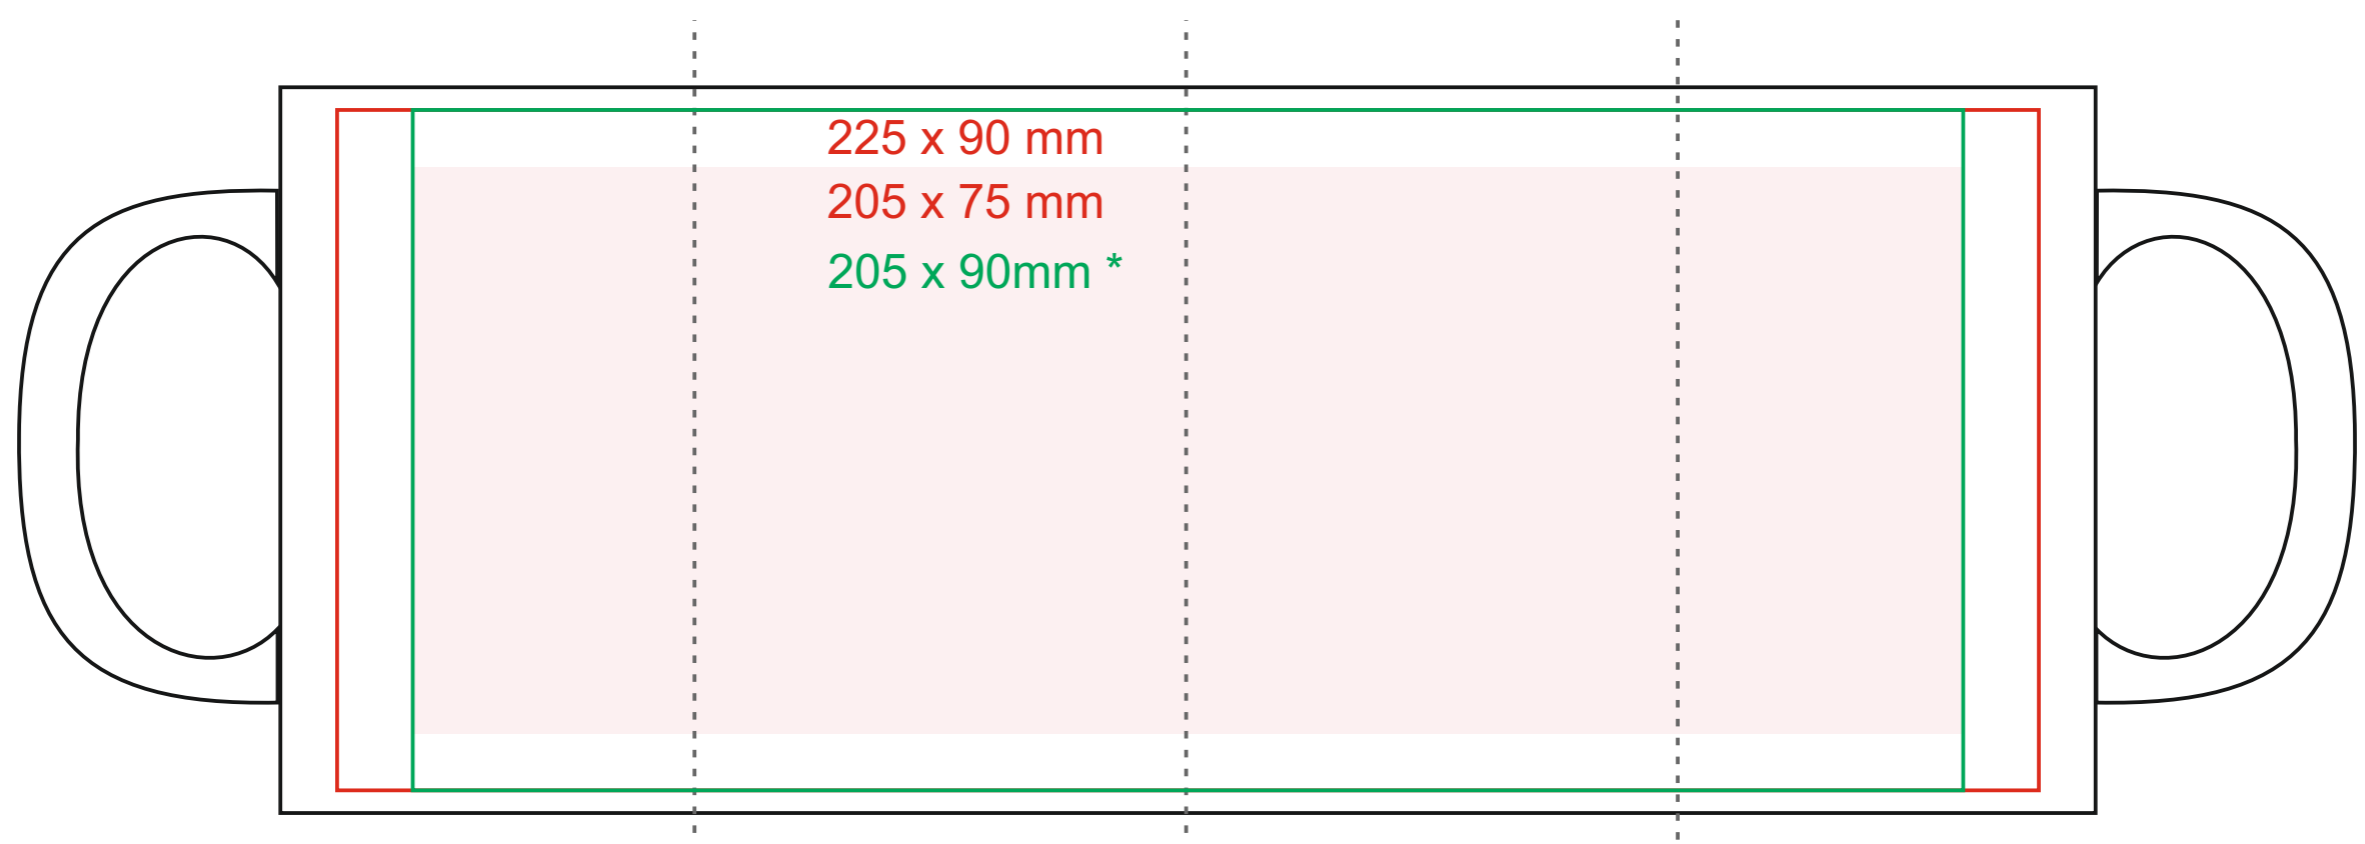

M_062 Tomek Art

300 ml / h: 96 mm / Ø 82 mm

[How to prepare print material](#)

meaning

- Sublimation printing, digital quality (maximum area printing)
- Sublimation printing, project with small elements (safe area printing for small elements and texts)
- Sublimation printing 24h *